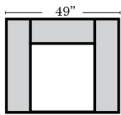

4 Seat Sofa-002

3 Seat Sofa-001

Loveseat-004

Chair-005

Ottoman-013

All Ottomans are 19" high

Specifications & Options

Standard:

Options that have Additional Charges:

- Add Down Seats

Sleeper Options : N/A on this style

Note:

All Dimensions are approximate, if accuracy is crucial, please contact us for validation of the dimensions shown. However, a 1" to 2" variance can still apply due to foam and upholstery.