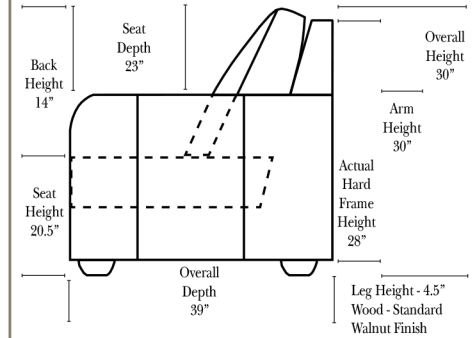

4 Seat Sofa-002

3 Seat Sofa-001

Loveseat-004

Chair-005

Ottoman-013

All Ottomans are 19" high

Specifications & Options

Standard:

Options that have Additional Charges:

- Add Down Seats

Sleeper Options : N/A on this style

Note:

All Dimensions are approximate, if accuracy is crucial, please contact us for validation of the dimensions shown. However, a 1" to 2" variance can still apply due to foam and upholstery.