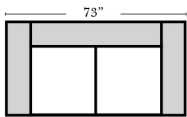

4 Seat Sofa-002

3 Seat Sofa-001

Loveseat-004

Chair-005

Ottoman-013

All Ottomans are 19" high

Specifications & Options

Standard:

Options that have Additional Charges:

- Add Down Seats

Sleeper Options : N/A on this style

Note:

All Dimensions are approximate, if accuracy is crucial, please contact us for validation of the dimensions shown. However, a 1" to 2" variance can still apply due to foam and upholstery.